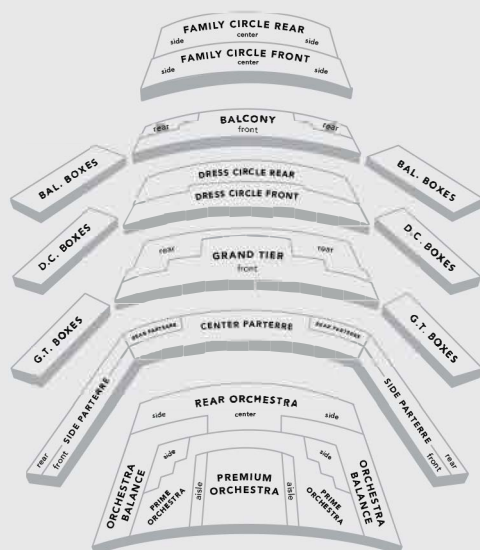

	WED MATINEES CATEGORY A	MON-SAT CATEGORY B	MON-SAT CATEGORY C
Orchestra Premium	\$95	\$110	\$125
Orchestra Prime <sup>A</sup>	\$75	\$95	\$100
Orchestra Side	\$55	\$60	\$70
Orchestra Rear Center <sup>W</sup>	\$45	\$55	\$65
Orchestra Balance <sup>A</sup>	\$40	\$50	\$55
Orchestra Rear Side <sup>W</sup>	\$30	\$35	\$40
Grand Tier Front	\$85	\$90	\$95
Grand Tier Rear <sup>W</sup>	\$65	\$75	\$80
Dress Circle Front	\$55	\$60	\$65
Dress Circle Rear <sup>WA</sup>	\$35	\$45	\$50
Balcony Front	\$23	\$35	\$42
Balcony Rear <sup>C</sup>	\$20	\$30	\$35
Family Circle Front Center	N/A	\$30	\$35
Family Circle Front Side	N/A	\$25	\$27
Family Circle Rear Center <sup>C</sup>	N/A	\$20	\$24