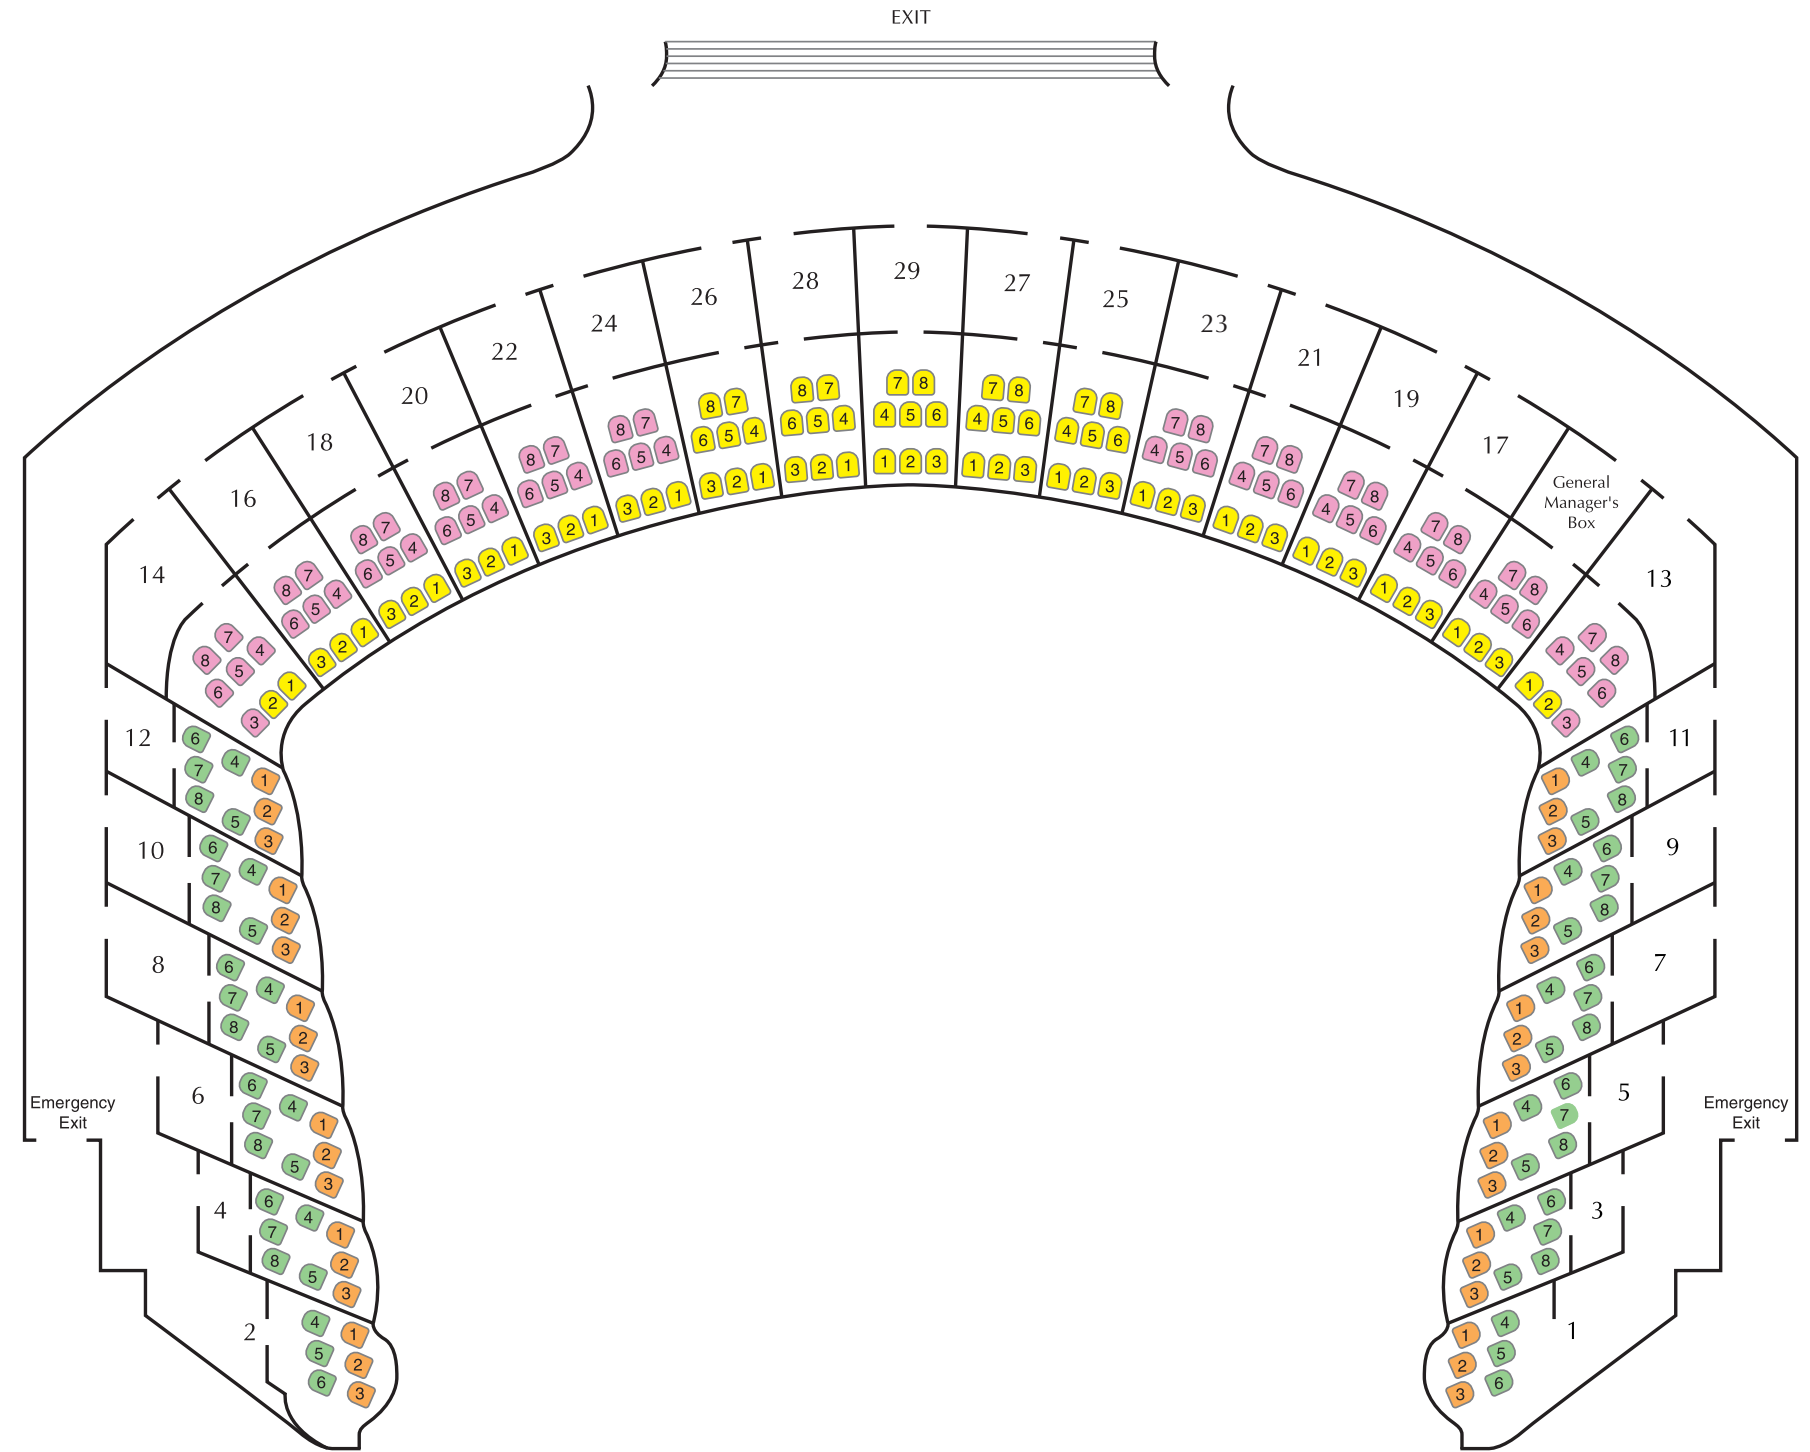

FAMILY CIRCLE  
BALCONY  
DRESS CIRCLE  
GRAND TIER  
PARTERRE  
**ORCHESTRA**

**Primary Seating Sections**

- Orchestra Premium Aisle
- Orchestra Premium
- Orchestra Prime
- Orchestra Side
- Orchestra Balance
- Orchestra Rear Center
- Orchestra Rear Side
- Standing Room

FAMILY CIRCLE  
 BALCONY  
 DRESS CIRCLE  
 GRAND TIER  
**PARTERRE**  
 ORCHESTRA

**Primary Seating Sections**

- Center Parterre
- Rear Parterre
- Side Parterre Front
- Side Parterre Rear

FAMILY CIRCLE  
 BALCONY  
 DRESS CIRCLE  
**GRAND TIER**  
 PARTERRE  
 ORCHESTRA

**Primary Seating Sections**

- Dress Circle Front
- Dress Circle Rear
- Dress Circle Boxes
- Standing Room

FAMILY CIRCLE

**BALCONY**

DRESS CIRCLE

GRAND TIER

PARTERRE

ORCHESTRA

## Primary Seating Sections

- Family Circle Front Center
- Family Circle Front Side
- Family Circle Rear Center
- Family Circle Rear Side
- Standing Room