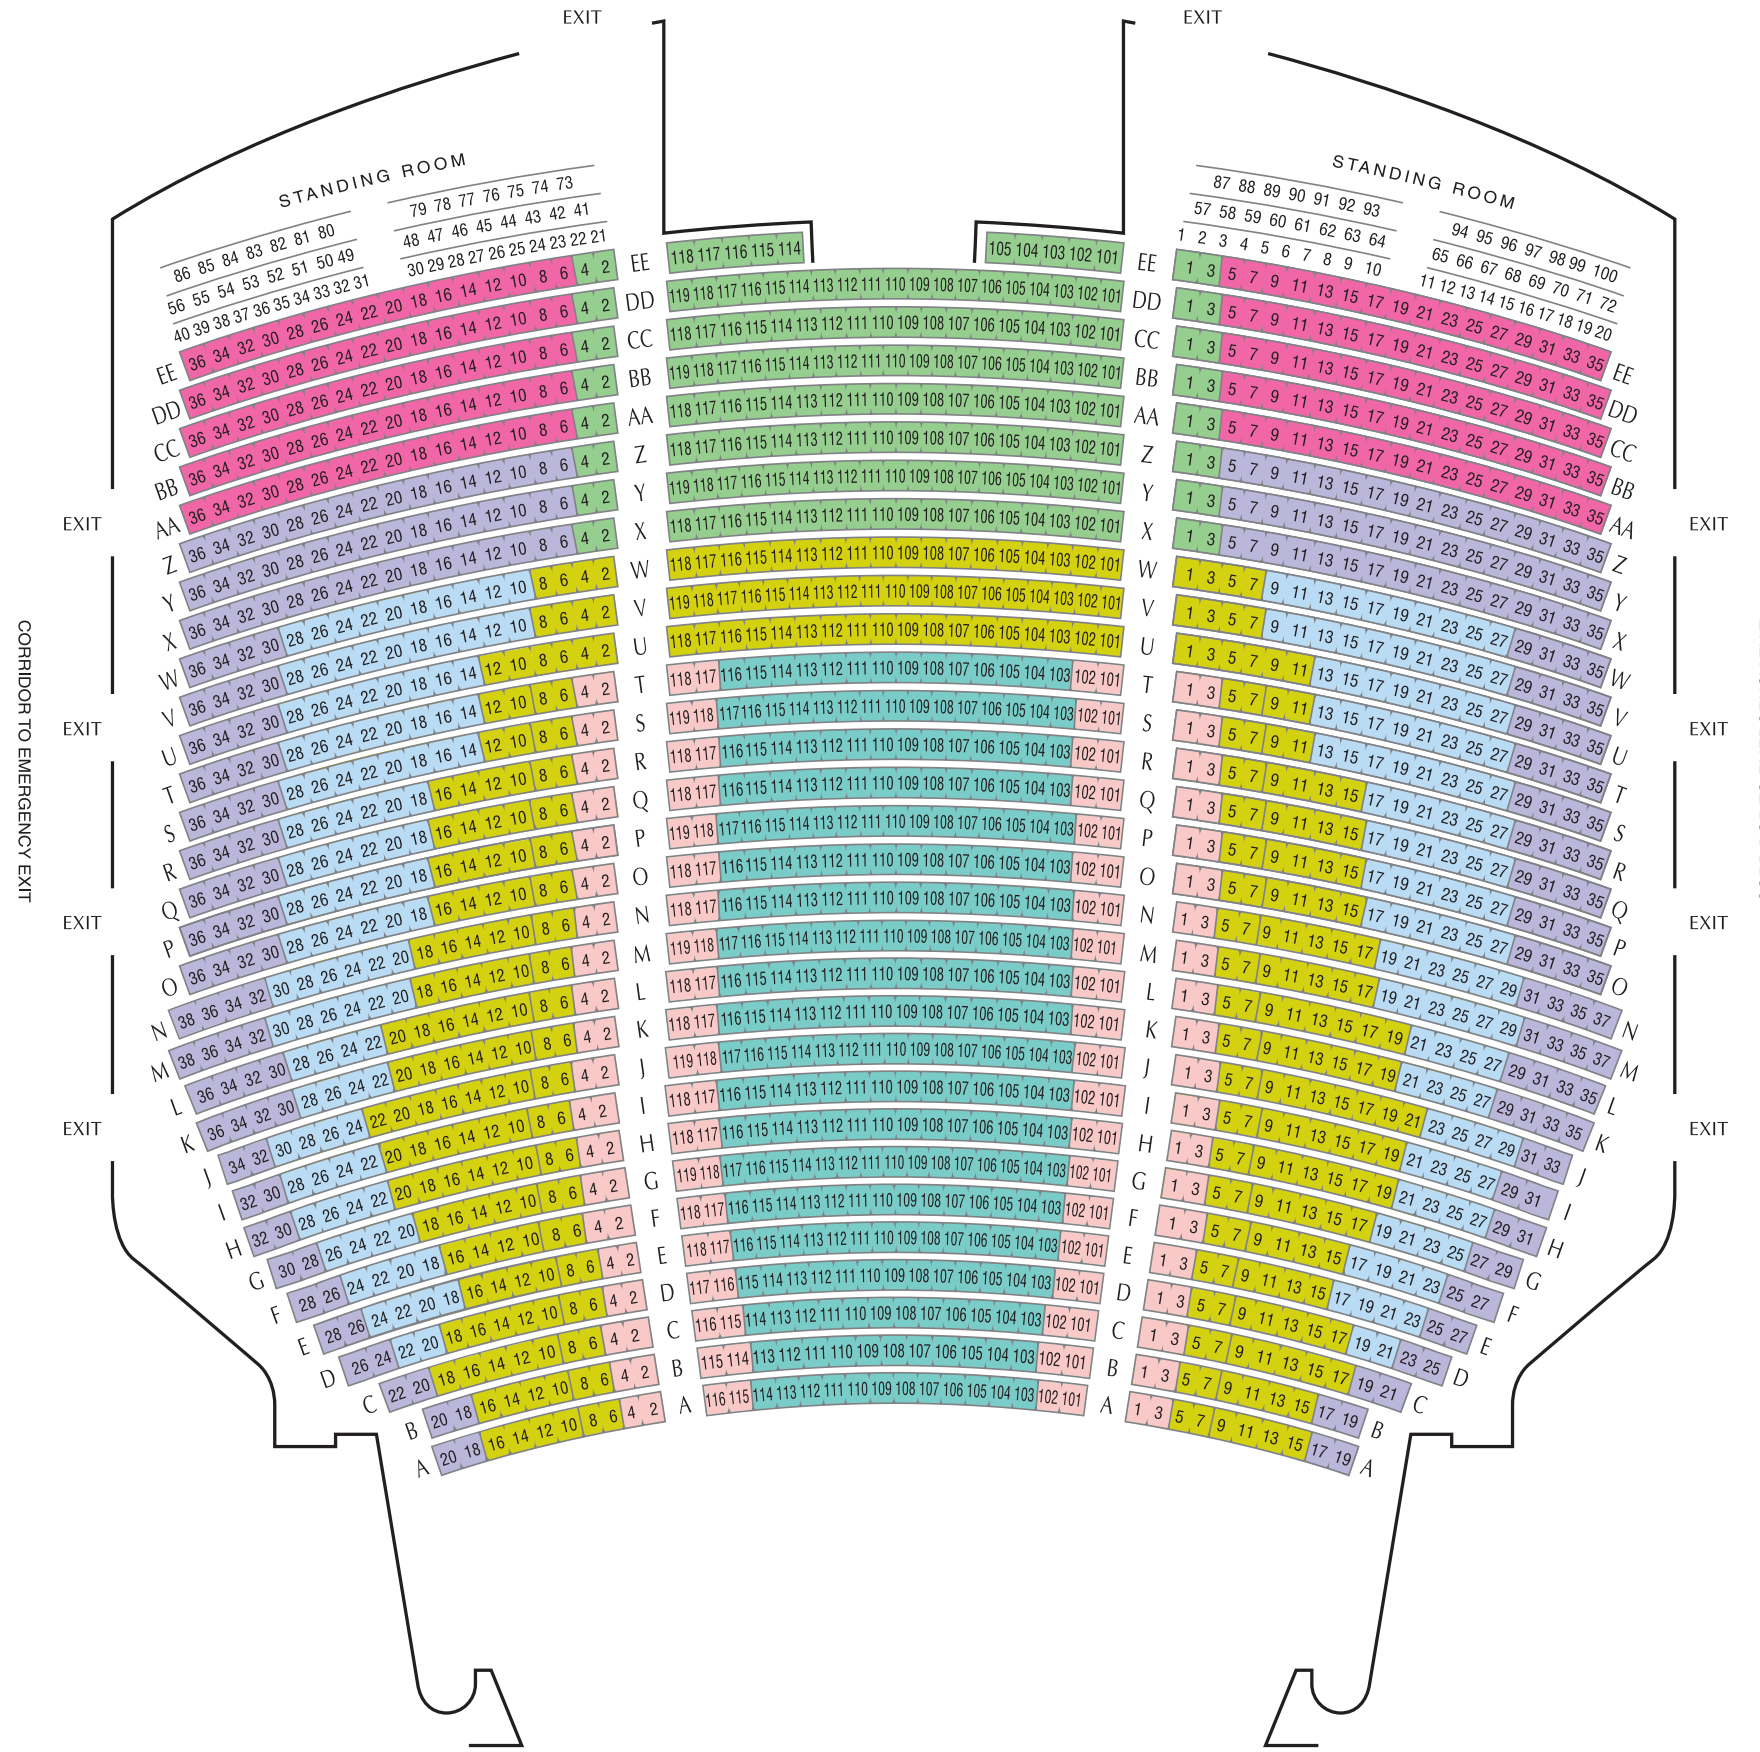

FAMILY CIRCLE  
BALCONY  
DRESS CIRCLE  
GRAND TIER  
PARTERRE  
**ORCHESTRA**

**Primary Seating Sections**

- Orchestra Premium Aisle
- Orchestra Premium
- Orchestra Prime
- Orchestra Side
- Orchestra Balance
- Orchestra Rear Center
- Orchestra Rear Side
- Standing Room

FAMILY CIRCLE  
 BALCONY  
 DRESS CIRCLE  
 GRAND TIER  
**PARTERRE**  
 ORCHESTRA

**Primary Seating Sections**

- Center Parterre
- Rear Parterre
- Side Parterre Front
- Side Parterre Rear

FAMILY CIRCLE  
 BALCONY  
 DRESS CIRCLE  
**GRAND TIER**  
 PARTERRE  
 ORCHESTRA

**Primary Seating Sections**

- Dress Circle Front
- Dress Circle Rear
- Dress Circle Boxes
- Standing Room

FAMILY CIRCLE

**BALCONY**

DRESS CIRCLE

GRAND TIER

PARTERRE

ORCHESTRA

## Primary Seating Sections

- Family Circle Front Center
- Family Circle Front Side
- Family Circle Rear Center
- Family Circle Rear Side
- Standing Room