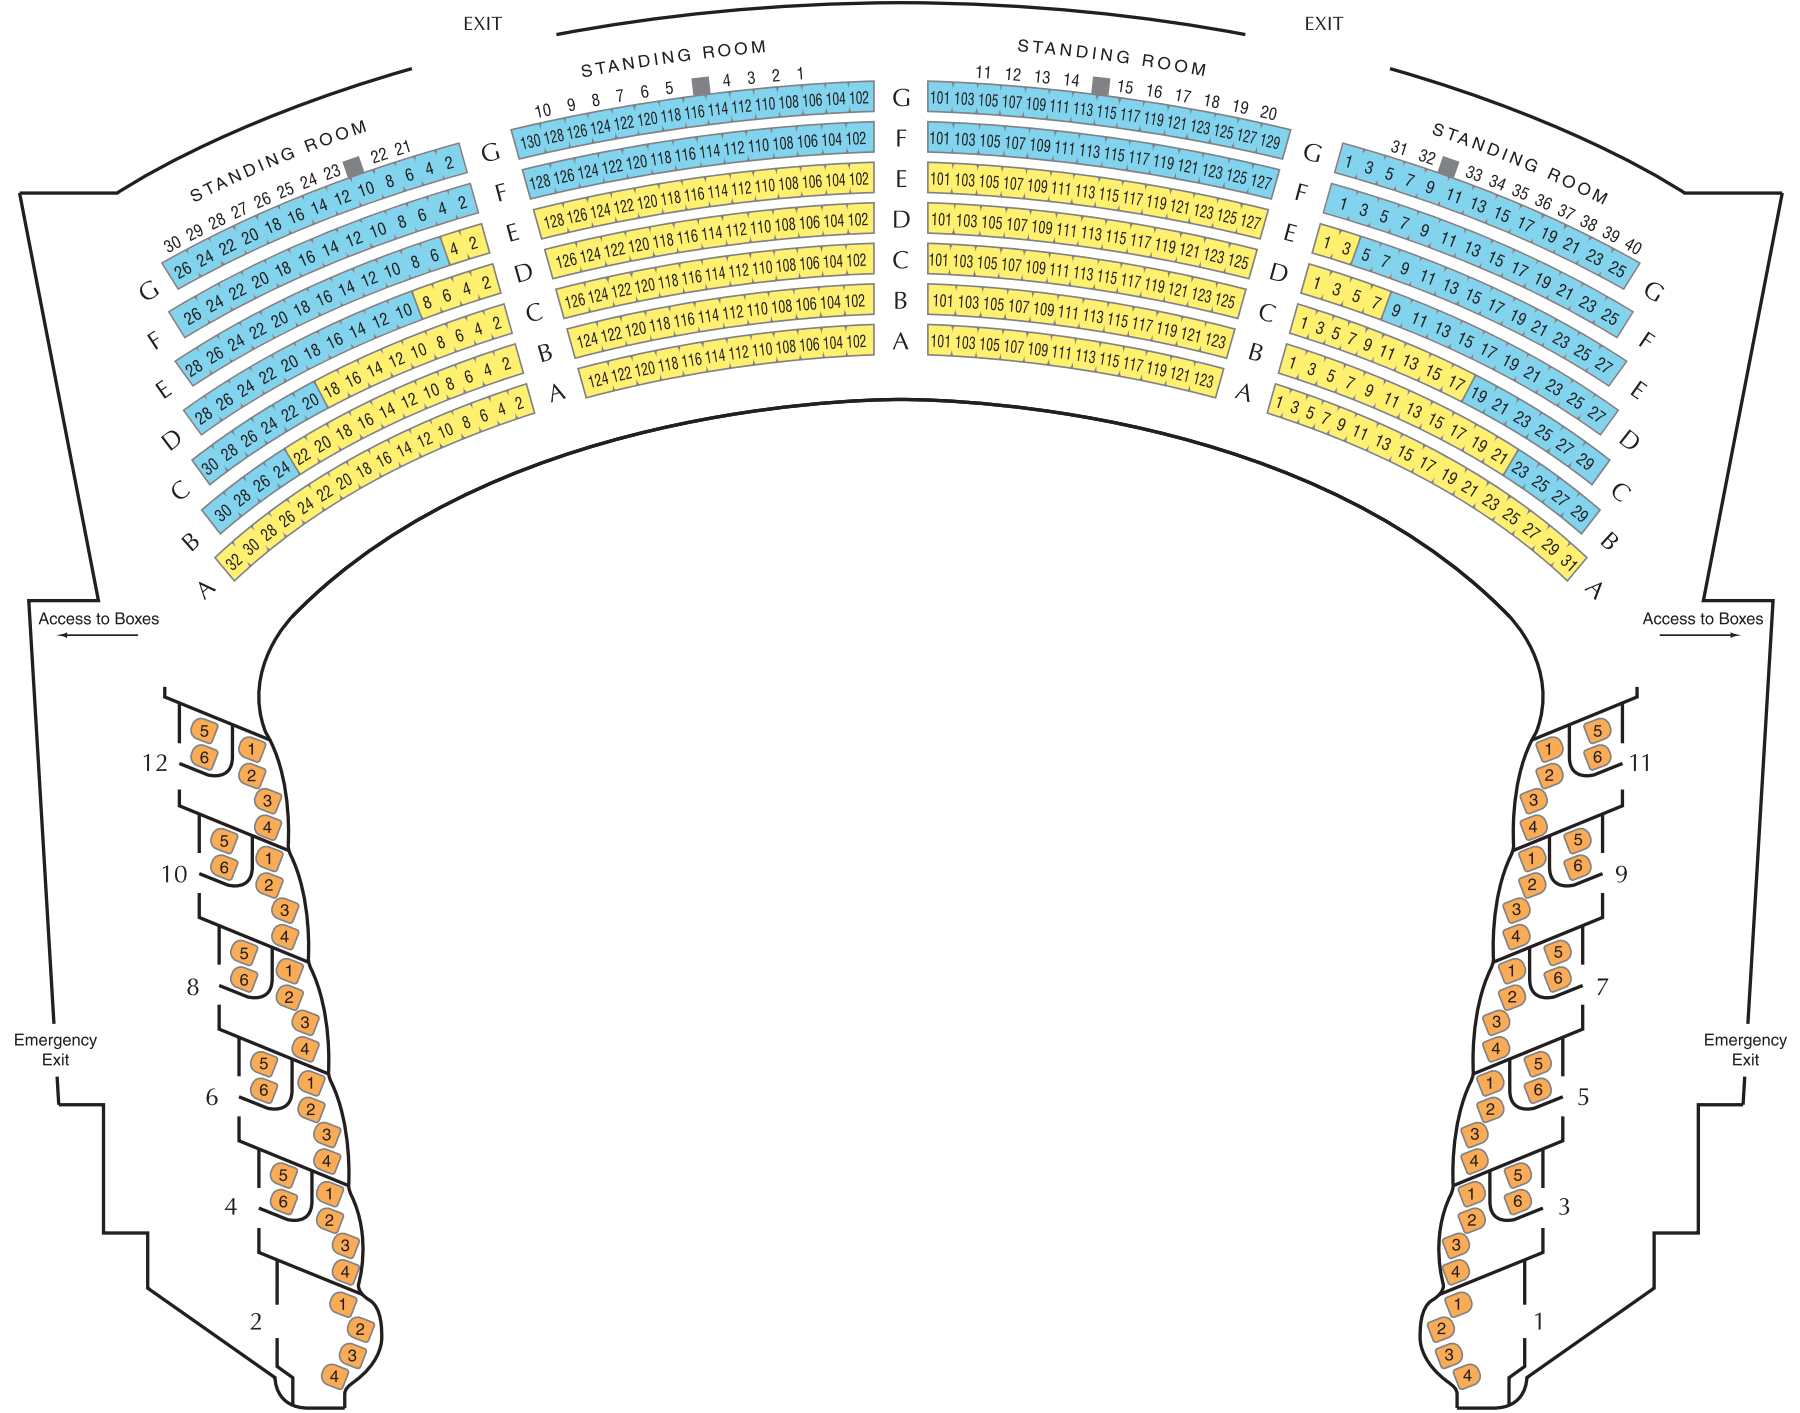

FAMILY CIRCLE  
 BALCONY  
 DRESS CIRCLE  
 GRAND TIER  
**PARTERRE**  
 ORCHESTRA

**Primary Seating Sections**

- Center Parterre
- Rear Parterre
- Side Parterre Front
- Side Parterre Rear

FAMILY CIRCLE  
 BALCONY  
 DRESS CIRCLE  
**GRAND TIER**  
 PARTERRE  
 ORCHESTRA

**Primary Seating Sections**

- Grand Tier Front
- Grand Tier Rear
- Grand Tier Boxes
- Standing Room

FAMILY CIRCLE

BALCONY

**DRESS CIRCLE**

GRAND TIER

PARTERRE

ORCHESTRA

**Primary Seating Sections**

- Dress Circle Front
- Dress Circle Rear
- Dress Circle Boxes
- Standing Room

FAMILY CIRCLE

**BALCONY**

DRESS CIRCLE

GRAND TIER

PARTERRE

ORCHESTRA

## Primary Seating Sections

- Family Circle Front Center
- Family Circle Front Side
- Family Circle Rear Center
- Family Circle Rear Side
- Standing Room