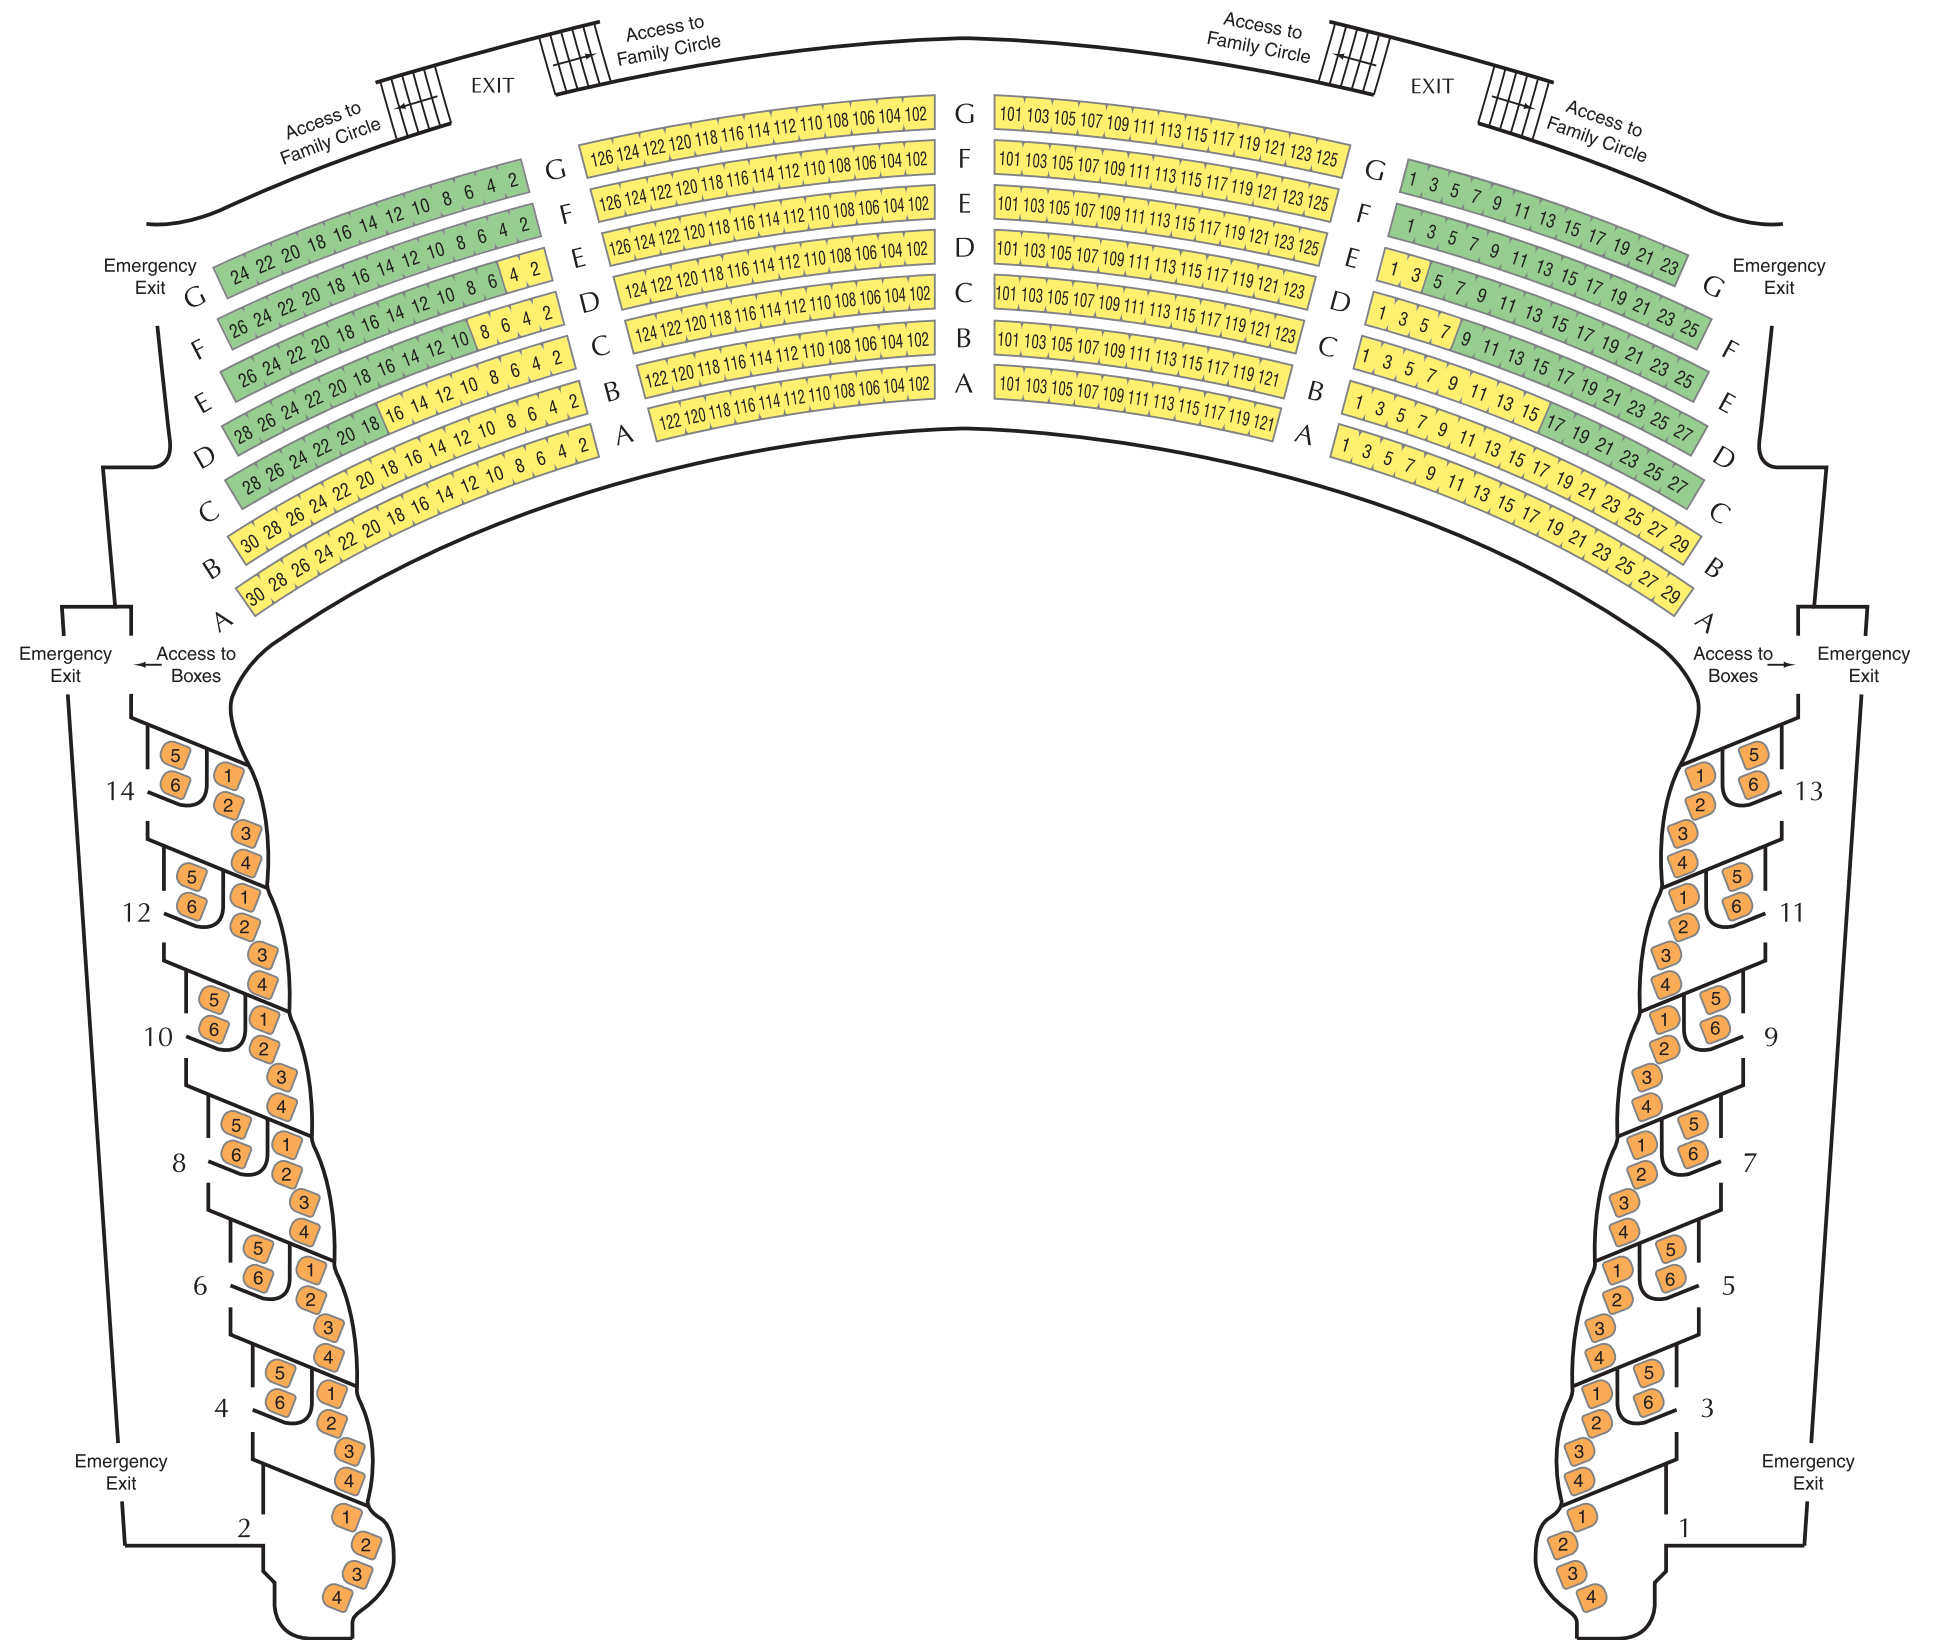

Primary Seating Sections

- Balcony Front
- Balcony Rear
- Balcony Boxes