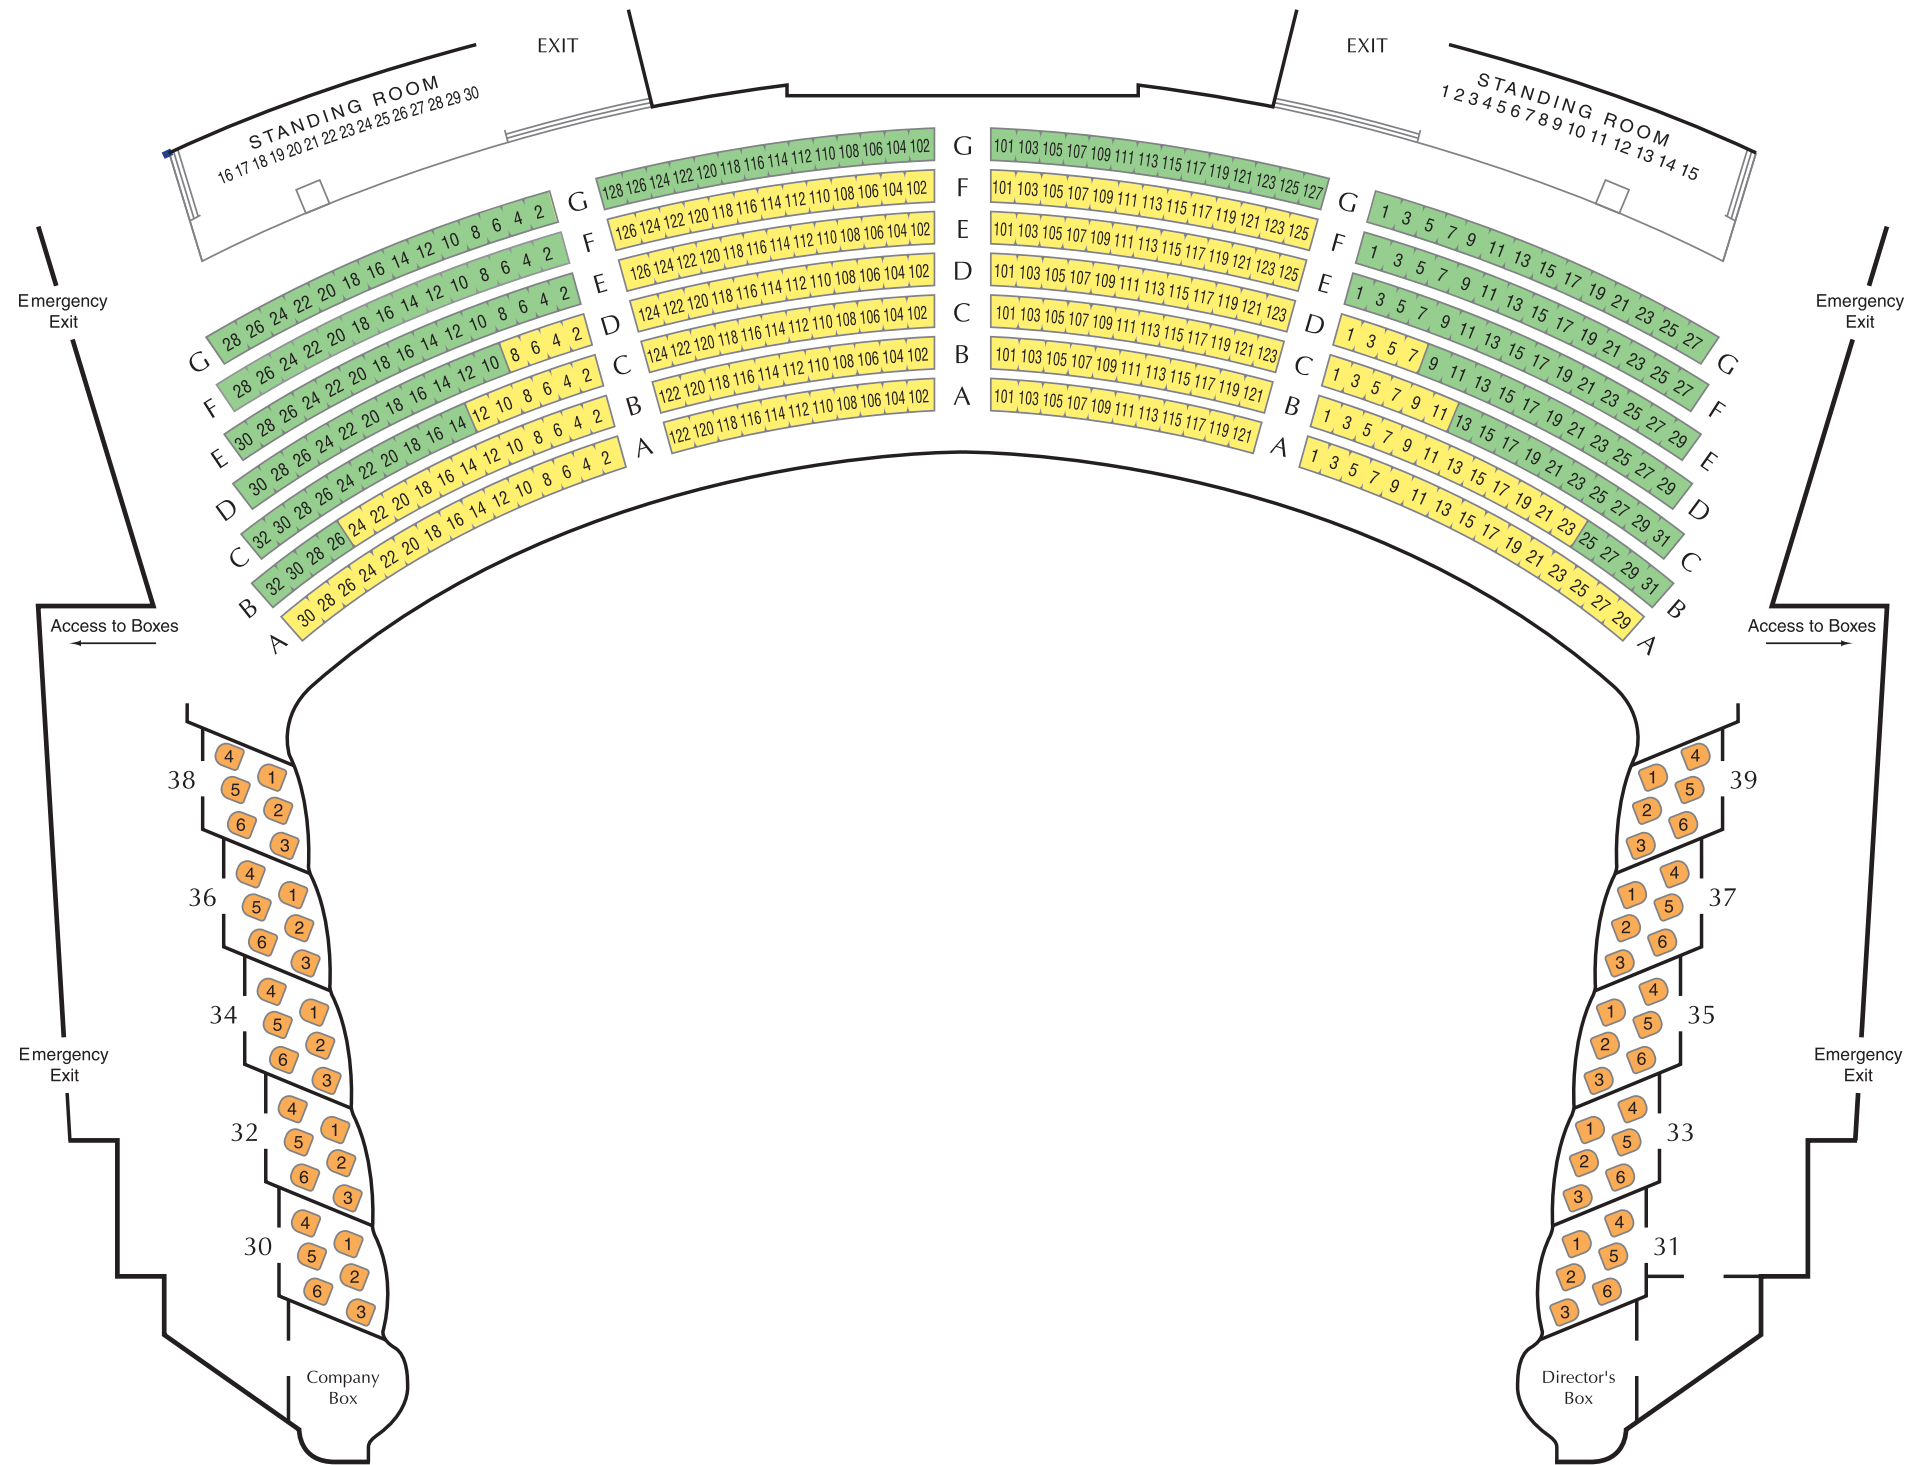

Primary Seating Sections

- Grand Tier Front
- Grand Tier Rear
- Grand Tier Boxes
- Standing Room